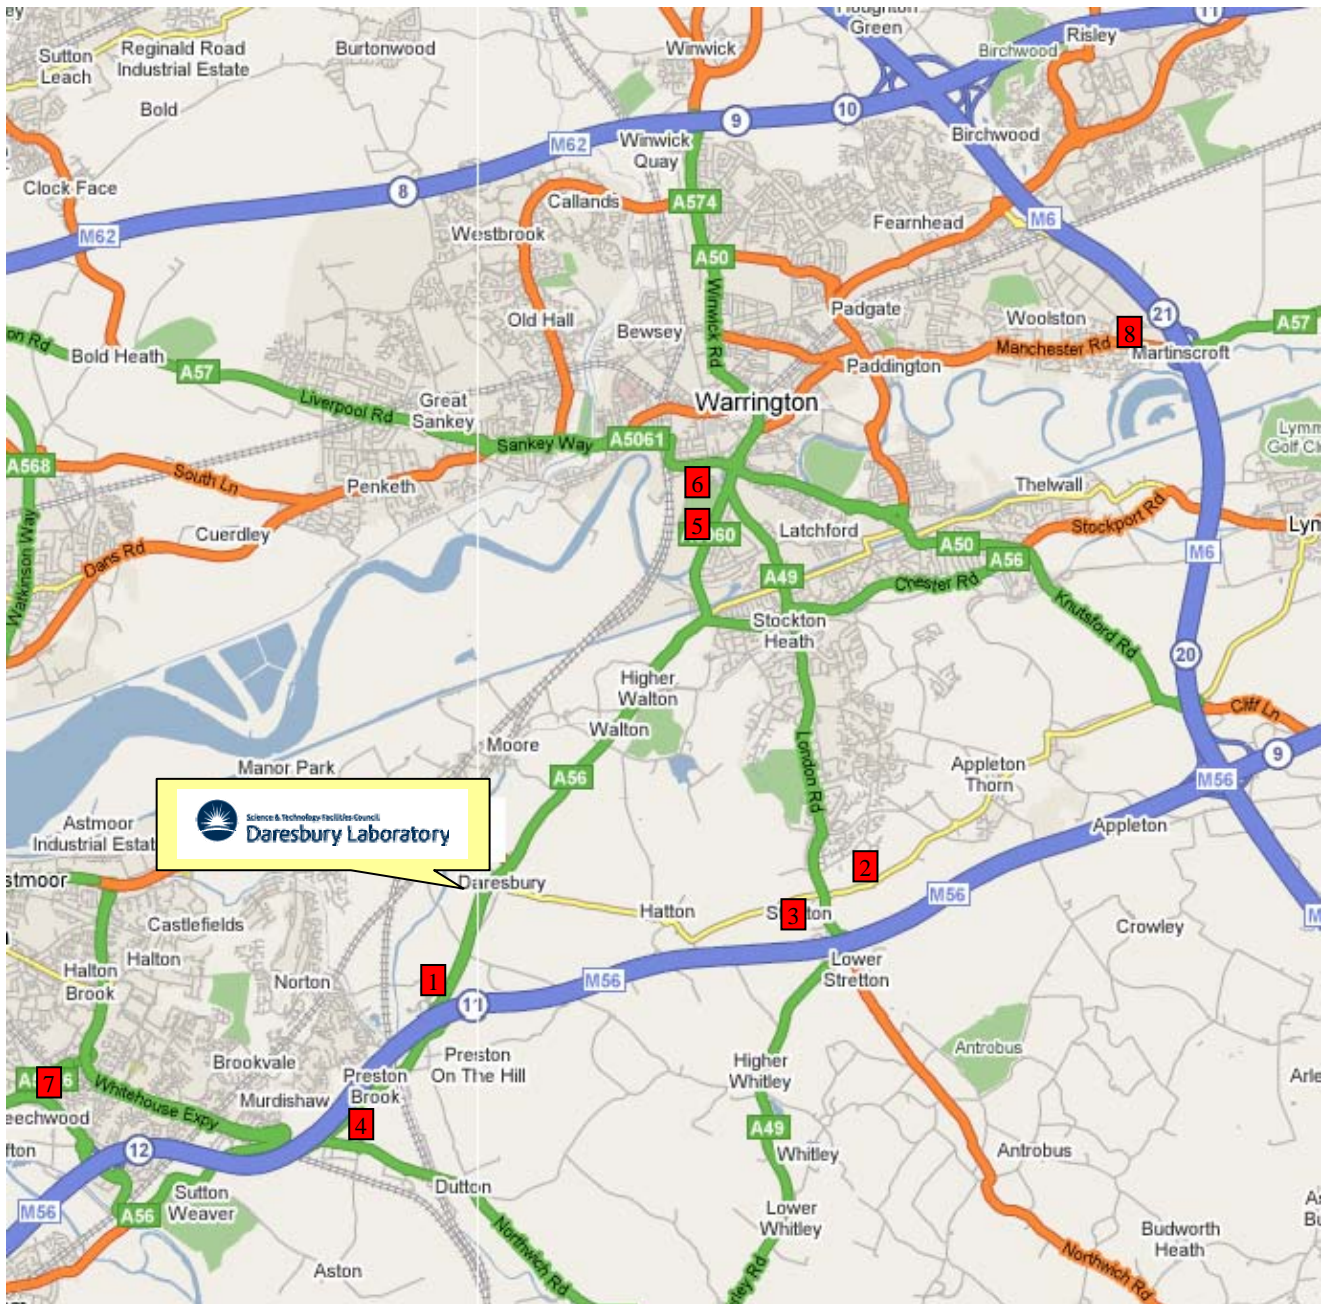

HOTELS NEAR DARESBRUY LABORATORY

Please Note: It is **NOT** possible to walk to Daresbury Laboratory from any of the hotels on this list. All rates are for guidance only and should be checked with the hotel before booking.

- 1 De Vere Daresbury Park Hotel
- 2 Park Royal Hotel
- 3 Cat & Lion Premier Travel Inn
- 4 Preston Brook Premier Travel Inn

- 5 Village Hotel Warrington
- 6 Waterside Premier Travel Inn Warrington
- 7 Holiday Inn Runcorn
- 8 Holiday Inn Warrington

HOTEL	DISTANCE FROM LABORATORY	PHONE	ROOM TARIFF
1. De Vere Daresbury Park Hotel Daresbury Park Daresbury Warrington Cheshire WA4 4BB	1 mile	01925 267331	£87.00 Standard £97.00 Deluxe (Both B&B) <i>Special Daresbury Laboratory Rate</i>
2. Park Royal Hotel Stretton Road Stretton Warrington WA4 4NS	3 miles	01925 730706	£92 Single B&B <i>Special Daresbury Laboratory Rate</i>
3. Cat & Lion Premier Travel Inn Tarpoley Road Stretton Warrington Cheshire WA4 4NB	3 miles	01925 730980	£57 Mon-Thurs £48 Fri-Sun (Room Only)
4. Preston Brook Premier Travel Inn Chester Road Preston Brook Runcorn Cheshire WA7 3BB	2.5 miles	01928 716829	£55 Mon-Thurs £49 Fri-Sun (Room Only)
5. Village Hotel Warrington Centre Park Warrington Cheshire WA1 1QA	4 miles	01925 240000	£80 B&B <i>Special Daresbury Laboratory Rate</i>
6. Waterside Premier Travel Inn 1430 Centre Park Park Boulevard Warrington WA1 1PR	4 miles	01925 242692	£55 Mon-Thurs £50 Fri-Sun (Room Only)
7. Holiday Inn Runcorn Wood Lane Beechwood Runcorn WA7 3HA	5 miles	0870 400 9070	£72 Single £82 Twin/Double <i>Special Daresbury Laboratory Rate</i>
8. Holiday Inn Warrington Woolston Grange Avenue Warrington WA1 4PX	10 miles	0870 400 9087	£72 Single £82 Double